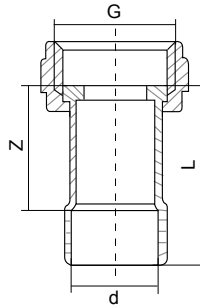

5240G Steaight union adaptor BSP.FXC COPPER(C)

Code	d-G	L	Z
5240G-1C	15x1/2"	32	20
5240G-2G	22x3/4"	36	19