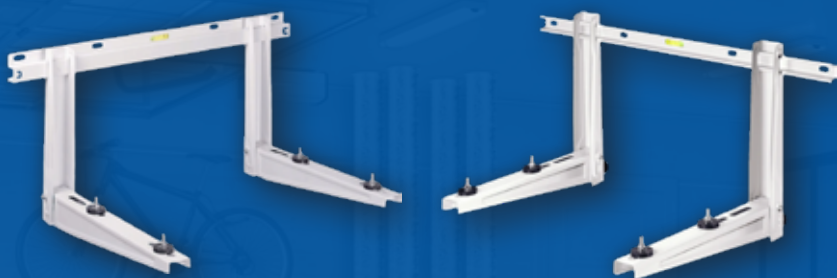

Stabilność na lata! Najwyższej jakości mocowania klimatyzatorów

Kod towaru	Nazwa towaru	Cena katalogowa [PLN]	Cena promocyjna przy zakupie: [PLN]		
			10 - 50 szt.	51 - 100 szt.	wielokrotność pełnych palet
KM000001	Mocowanie klimatyzatora składane 420mm /MS120/ /170/	72	39	36	33
KM000003	Mocowanie klimatyzatora składane 465mm /MS117/ /170/	91	48	42	39
KM000004	Mocowanie klimatyzatora składane 420mm z poprzeczką 800mm /MS230/	84	46	38	35
KM000005	Mocowanie klimatyzatora składane 550mm z poprzeczką 800mm /MS257/	128	69	58	53
KM000006	Mocowanie spawane 800mm /MS404/ /30/	237	130	116	107
KM000007	Mocowanie klimatyzatora składane 550mm /MS118/ /170/	107	58	53	49
KM000009	Mocowanie klimatyzatora składane 465mm z poprzeczką 800mm /MS253/	115	59	51	47
KM000057	Mocowanie klimatyzatora składane 650mm z poprzeczką 800mm /MS258/ /108/	167	91	85	78

REGULAMIN:

1. Promocja obowiązuje od 01.06.2024 r. do 30.06.2024 r. lub do wyczerpania zapasów.
2. Promocja skierowana jest do Firm Handlowych i Instalacyjnych.
3. Promocja nie łączy się z innymi promocjami.
4. Oferta dotyczy produktów umieszczonych w cenach promocyjnych.
5. Ceny promocyjne są cenami netto i nie podlegają dodatkowym rabatom.
6. Organizator zastrzega sobie prawo do zmiany warunków promocji podczas jej trwania.

Więcej informacji w oddziałach Iglotech na terenie całego kraju:

Bydgoszcz \ Gdynia \ Grudziądz \ Katowice \ Kraków \ Kwidzyn \ Lublin \ Łódź \ Poznań \ Rzeszów \ Szczecin \ Toruń \ Warszawa \ Wrocław